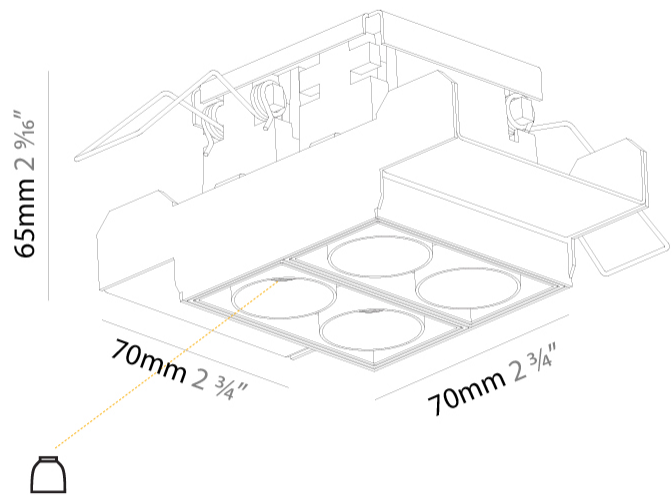

GENERAL

Series: Magiq
Subseries: Magiq 2x2 Cell
Brand: Prolicht
Division: Architectural
Mounting Type: Trimless
Mounting Location: Ceiling
Subcategory: Downlight

PHYSICAL

Shape: Square
Length (mm): 70
Length (in): 2 ¾
Width (mm): 70
Width (in): 2 ¾
Height (mm): 65
Height (in): 2 9/16
Ceiling Thickness (mm): 12.5
Ceiling Thickness (in): 1/2
Min. Recessing Depth (mm): 100
Min. Recessing Depth (in): 3 15/16
Light Distribution: Downlight
Weight (kg): 0.428
Weight (lbs): 0.94
Fixture Finish: BLK / WHI
Fixture Material: Aluminum Die Cast
Cut-out Measurements: 82mm / 3 1/4" x 42mm / 1 5/8"
Upon Request: Unique Ceiling Thickness

ELECTRICAL

Lamp Type: LED (Zhaga Standard)
Input Wattage (W): 14.3
Total Output Wattage (W): 13.2
Dimming: Tri-Mode (Non-Dimming and Phase Dimming (120Vac only) and 0-10V Dimming)
Driver Included: No
Driver Location: Recessed Housing
Driver Type: Constant Current - Universal
Driver Class: Class 2
Housing: See components
Input Voltage (V): 120 - 277
Constant Current (MA): 1050

LED

Number of LEDs: 4
Color Temperature (°K): 2700 / 3000 / 3500 / 4000
Max. Delivered Lumen (lm): 780 / 830 / 833 / 850
CRI: >90 CRI
Lamp Life (hrs): 50000
Upon Request: Special Color Temperature

OPTICAL

Reflector: 10 / 20 / 40
Upon Request: Special Beam Angles

RATINGS AND CERTIFICATIONS

Certified By: CSA Certified to UL and CSA Standards
IP rating: IP20