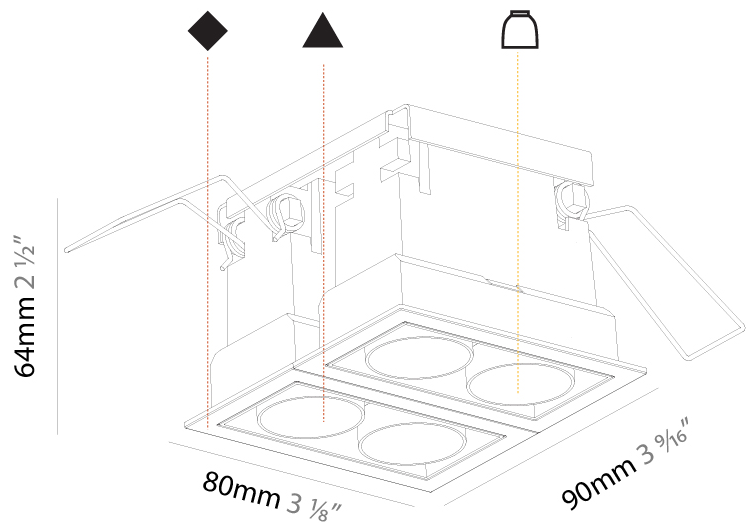

PHYSICAL

Shape: Square
Length (mm): 80
Length (in): 3 1/8
Width (mm): 90
Width (in): 3 9/16
Height (mm): 64
Height (in): 2 1/2
Ceiling Thickness (mm): 10 / 12.5 / 15 / 25 / 30
Ceiling Thickness (in): 3/8 or 1/2 or 9/16 or 1 or 1 3/16
Min. Recessing Depth (mm): 100
Min. Recessing Depth (in): 3 15/16
Light Distribution: Downlight
Weight (kg): 0.265
Weight (lbs): 0.58
Fixture Finish: SSR / BKV / CWI / CRY / HAB / UFT / ITA / RUA / FTG / MYG / LOD / PUS / FRO / FUP / KIA / POP / BLS / SPG / MEY / GOH / GUM / CHC / COM / ABZ / JAG / OBR / MOS / ROR
Holder Finish: WHI / BLK
Fixture Material: Aluminum Die Cast
Cut-out Measurements: 73mm / 2 7/8" x 38mm / 1 1/2"

ELECTRICAL

Lamp Type: LED (Zhaga Standard)
Input Wattage (W): 17.8
Total Output Wattage (W): 13
Dimming: Tri-Mode (Non-Dimming and Phase Dimming (120Vac only) and 0-10V Dimming)
Driver Included: No
Driver Location: Recessed Housing
Driver Type: Constant Current - Universal
Driver Class: Class 2
Housing: See components
Input Voltage (V): 120 - 277
Constant Current (MA): 1050

LED

Number of LEDs: 4
Color Temperature (°K): 2700 / 3000 / 3500 / 4000
Max. Delivered Lumen (lm): Max 880
Nominal Lumen (lm): 880 / 960 / 980 / 1000
CRI: >90 CRI
Lamp Life (hrs): 50000

OPTICAL

Reflector: 8 / 18 / 34

RATINGS AND CERTIFICATIONS

Certified By: CSA Certified to UL and CSA Standards
IP rating: IP20